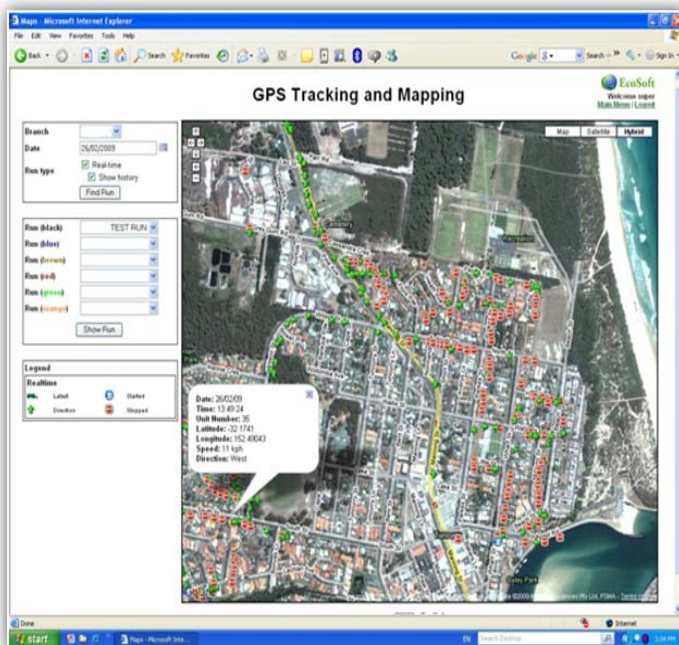

EcoSoft

GPS Tracking

“Accurate Real Time and Historical Vehicle Tracking”

Instantly Locate And Track Vehicles On Google Maps

Easily Access Address, Speed, Direction, Number Of Bin Lifts, Stop And Start Details

Improve Run Efficiency With Planned Versus Actual Mapping Analysis

Save Dollars With EcoSoft's Low Cost, Easy To Deploy Approach

EcoSoft

Software Solutions for Waste Collection and Recycling

Email: sales@ecosoft.com.au