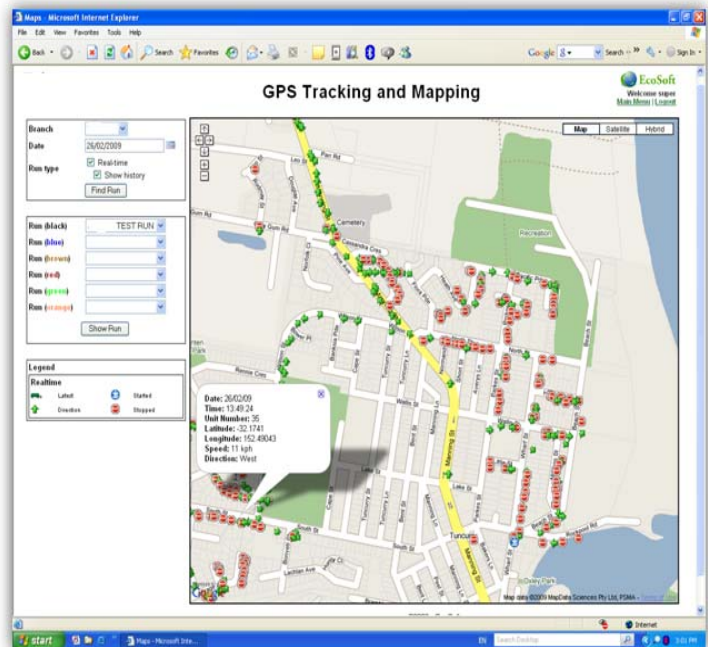

EcoSoft

GPS Tracking

“Accurate Real Time and Historical Vehicle Tracking”

Instantly Locate And Track Vehicles On Google Maps

Easily Access Address, Speed, Direction, Number Of Bin Lifts, Stop And Start Details

Fine Tune Vehicle And Driver Performance Via Better Feedback

Reduce Unauthorised Vehicle Usage By Monitoring Historical Activity

Accurately Report On Driver Breaks To Assist With Fatigue Management

Satisfy Contract Requirements With Client Accessible Compliant Systems

Improve Run Efficiency With Planned Versus Actual Mapping Analysis

Save Dollars With EcoSoft's Low Cost, Easy To Deploy Approach

EcoSoft

Software Solutions for Waste Collection and Recycling

Email: sales@ecosoft.com.au